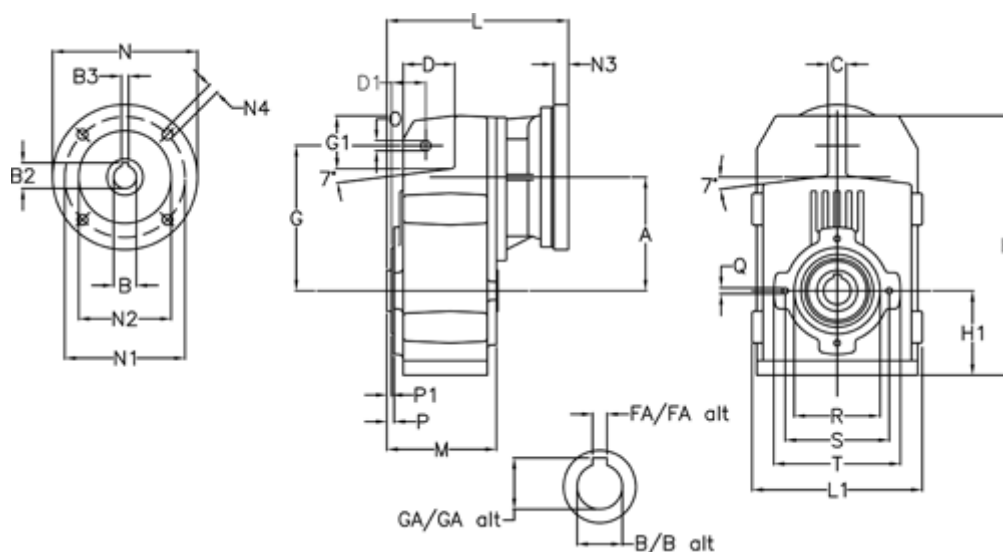

Article number: 29560209044230  
 Description: Shaft mounted gear  
 A202H30-90,4-P80B5

## Measures

A = 125.00	FA = 8	M = 120.0	Q = M8x15
B = 30	G = 160	N = 200	R = 95
B1 = 19	G1 = 58.0	N1 = 165	S = 115
B2 = 21.8	GA = 33.3	N2 = 130	T = 140
B3 = 6	H = 286.0	N4 = M10x20	
C = 20	H1 = 92.5	O = 11	
D = 57.0	L = 217.0	P = 5.0	
D1 = 40.0	L1 = 188	P1 = 3.0	